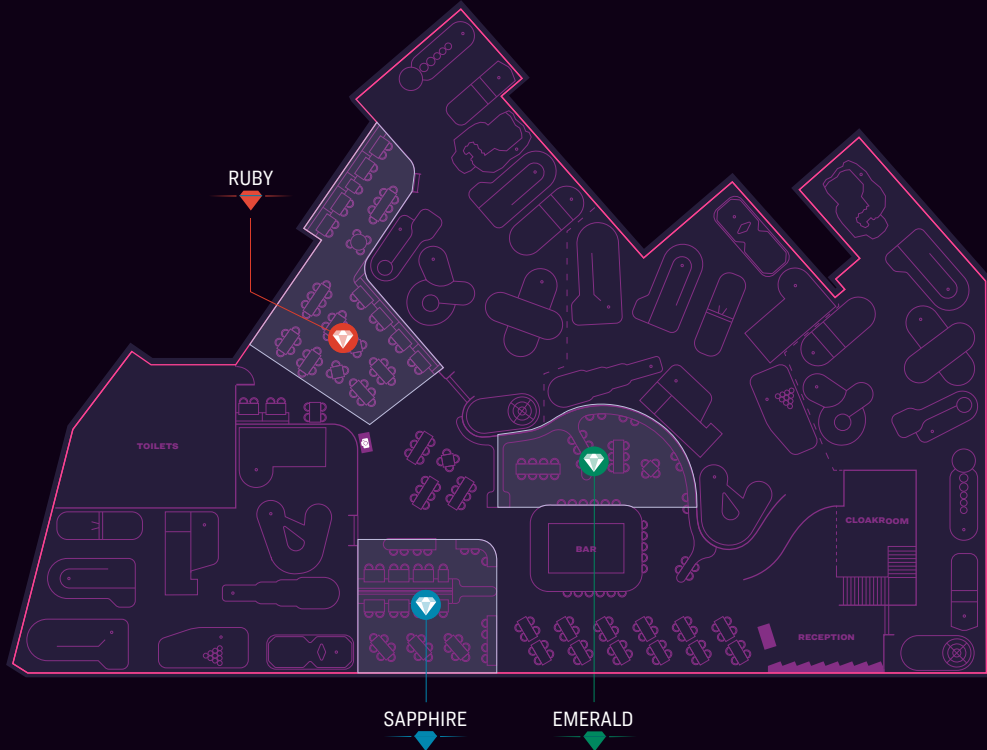

Our venue boasts four cutting-edge minigolf courses, open plan restaurant and a stunning 360-degree bar, ideal for any large-scale celebration or event.

Versatile and flexible, this venue gives the perfect setting to enjoy our world-class food and drinks selection, right before teeing off!

HALF VENUE *HIRE*

Available for semi private hire.

Comprising of both our Emerald and Ruby areas, this space is right in the middle of the action! It allows private access to our bar and restaurant and when it's your time to tee off, you can step directly onto the course from the comfort of your own area.

An ideal space that is adaptable to any kind of corporate party and networking event.

WHITE CITY FLOORPLAN

CAPACITIES

	Standing
<p>RUBY Semi private area.</p>	100
<p>SAPPHIRE Semi private area.</p>	70
<p>EMERALD Semi private area with dedicated bar access.</p>	70
<p>FULL VENUE HIRE Hire the whole venue including the bar, 4 mini golf courses and cloakroom.</p>	750 pax 110 Theatre
<p>HALF VENUE HIRE Hire half of the venue which includes Emerald and Ruby areas.</p>	220 pax